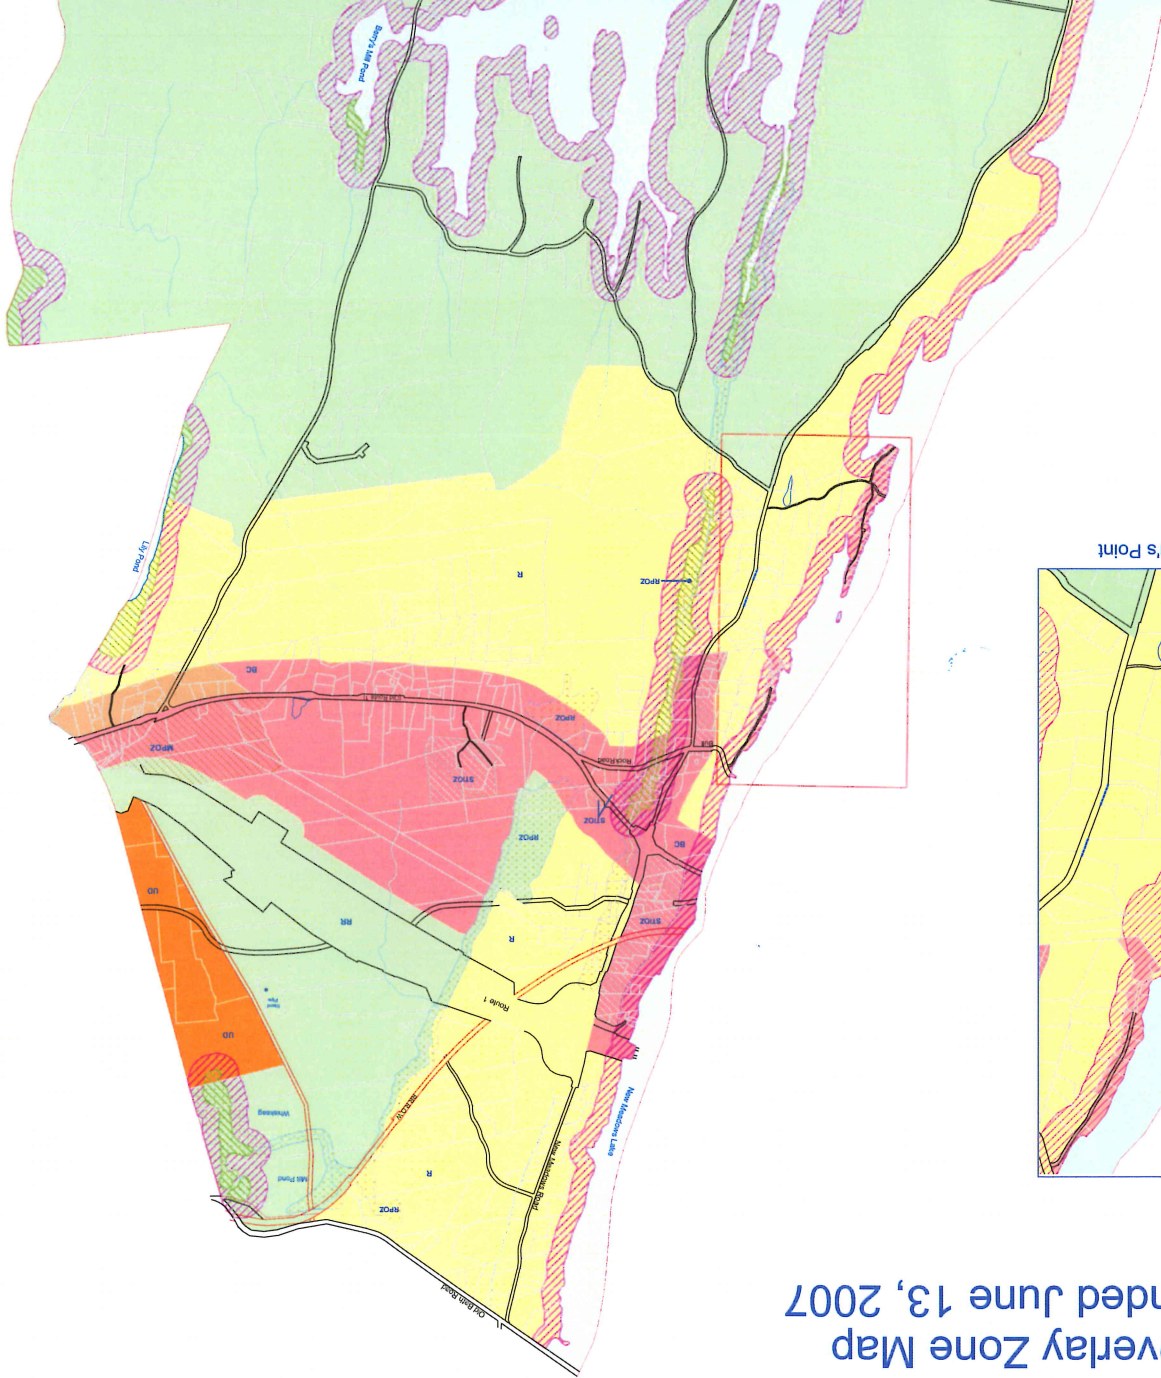

# TOWN OF WEST BATH Land Use Ordinance District and Overlay Zone Map As Amended June 13, 2007

## Legend

- Districts**
- BC Business and Commercial
  - UD Urban Development
  - MHP Mobile Home Park
  - R Residential
  - RR Rural Residential
  - HDS High Density Shoreland

## Overlay Zones

- SOZ Shoreland Overlay Zone \*
- RPOZ Resource Protection Overlay Zone \*
- MHPOZ Mobile Home Park Overlay Zone
- SIT0Z Special Industrial and Transportation Overlay Zone

## Great Pond Water Sheds \*\*

\* Resource Protection Overlay Zone Boundary Determinations

\*\* Although all the boundaries of this Overlay Zone are not shown on