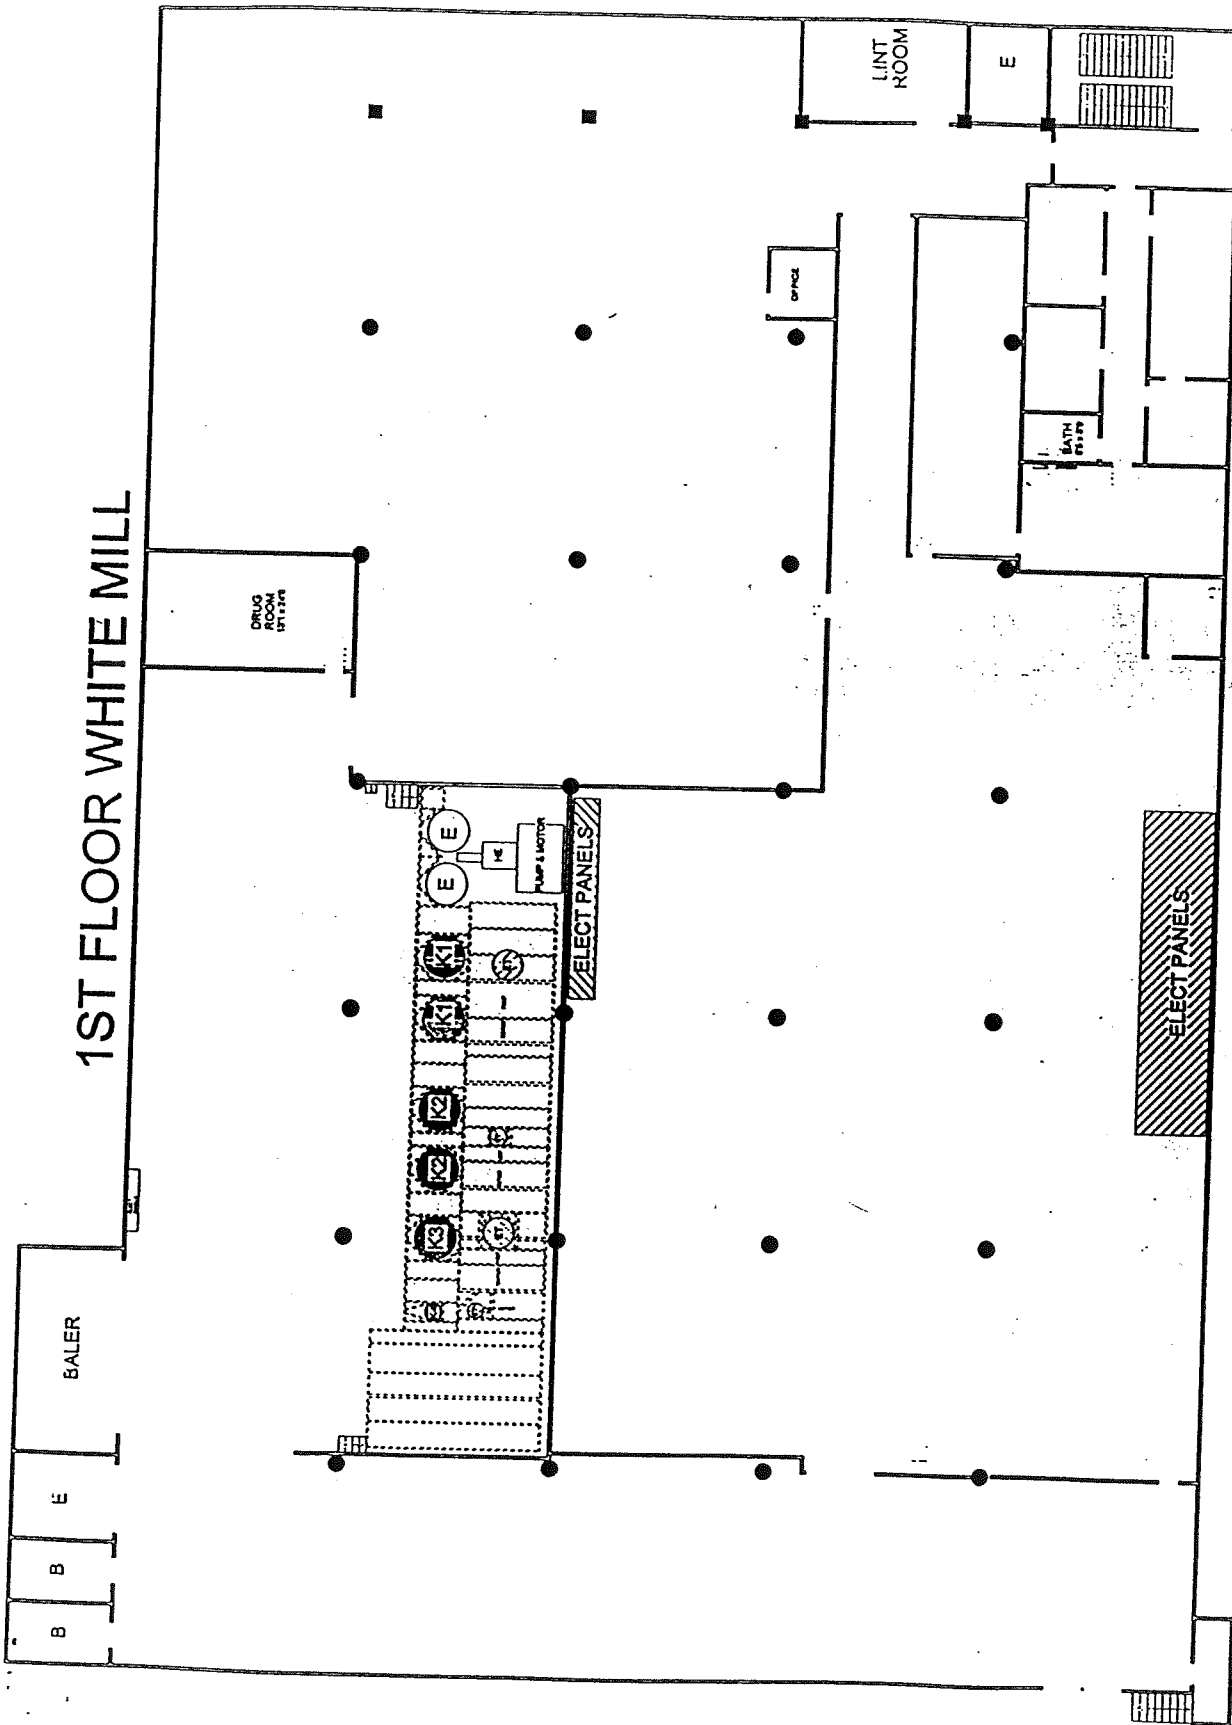

BASEMENT WHITE MILL

1ST FLOOR WHITE MILL

2ND FLOOR WHITE MILL

B B E

22,750 SQ FEET
190'7" x 126'

... M/RESSEERS

E

3RD FLOOR WHITE MILL

22,750 SQ FT

ELECT PANELS