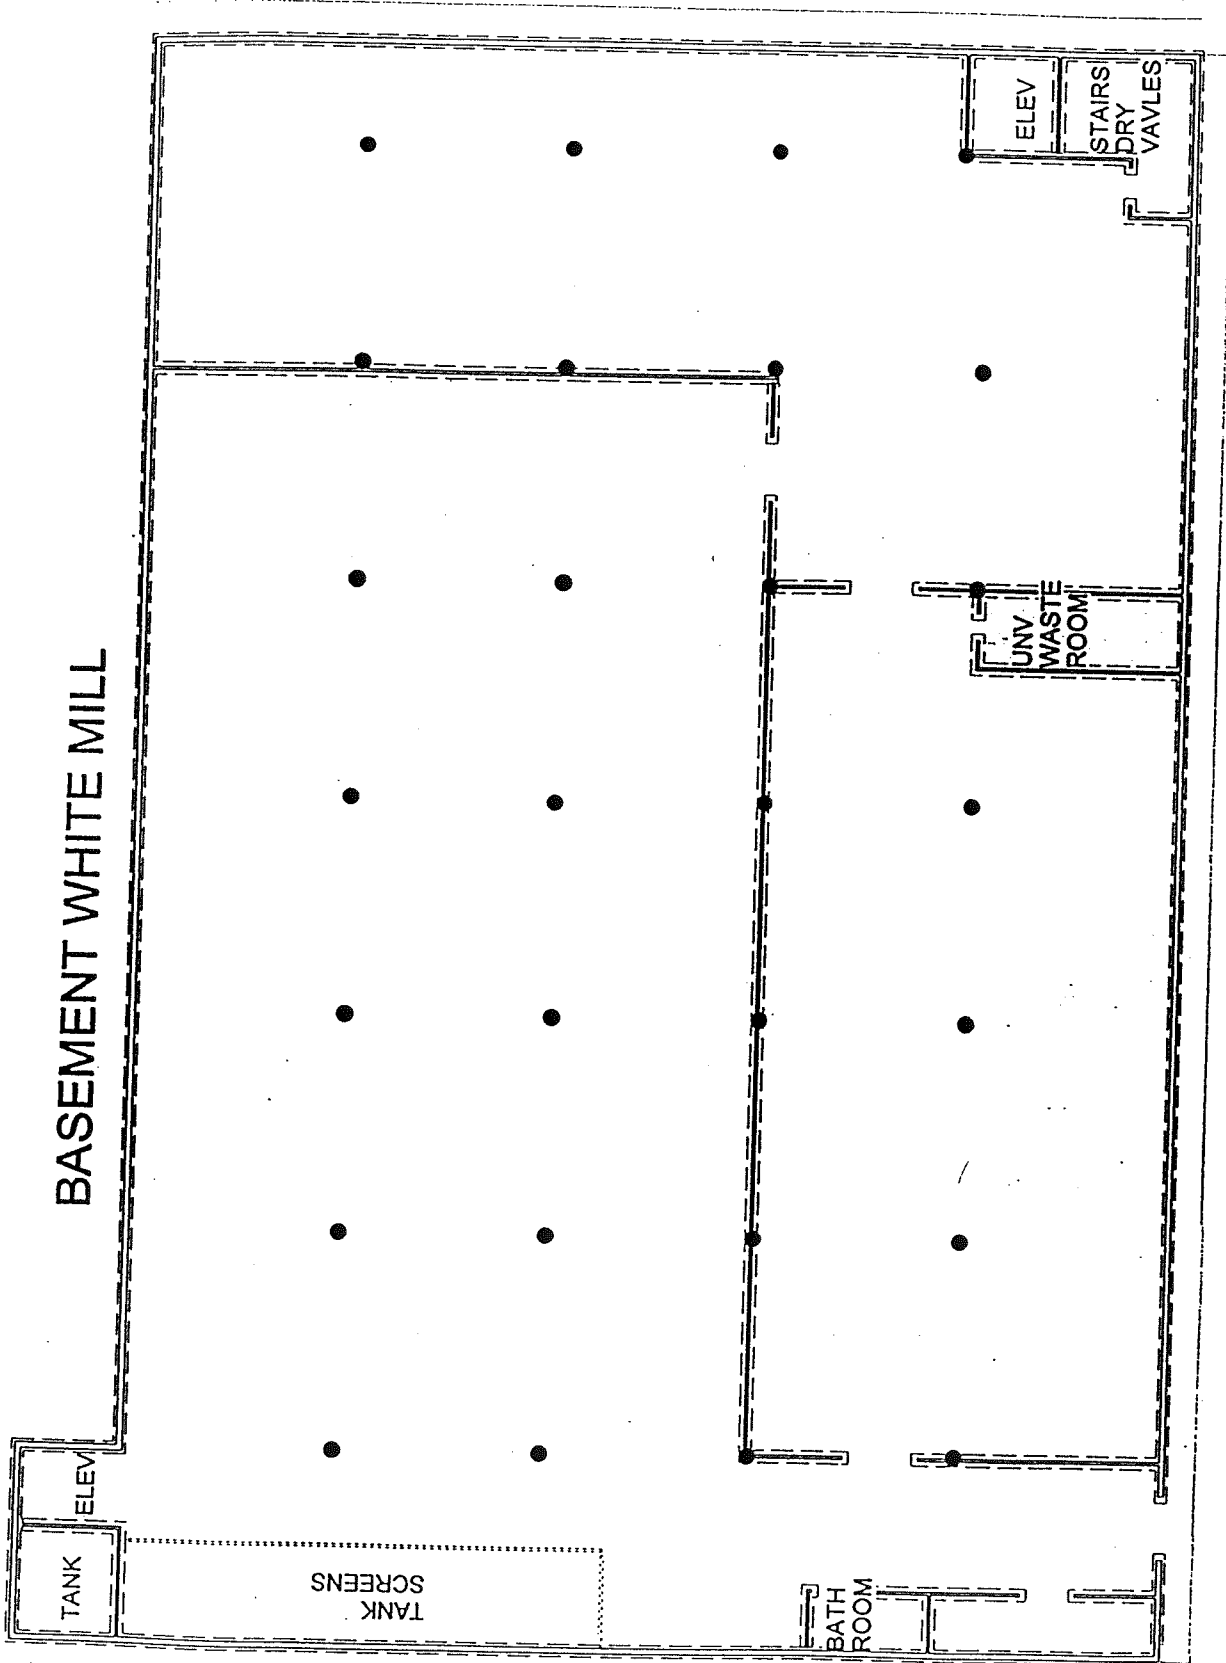

BASEMENT WHITE MILL

1ST FLOOR WHITE MILL

2ND FLOOR WHITE MILL

B B E

22,750 SQ FEET
190'7" x 126'

... M/RESSEERS

E

3RD FLOOR WHITE MILL

22,750 SQ FT

ELECT PANELS